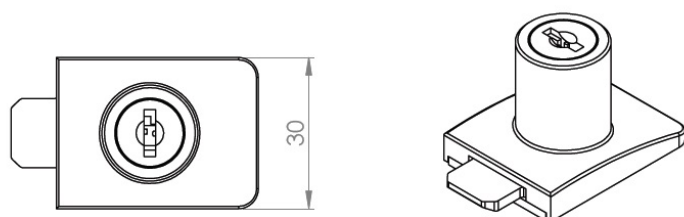

PRODUCT SHEET

Description:

Glass Door Lock "Square-U-See",F/Single Doors, CPL, W/SISO Oval Metal Key, 400 KD

Item number:

14.09.600-0

Units	Box	Carton	HS Code	Barcode
Pcs.	12	240	8301300000	 5704866463966

SISO A/S