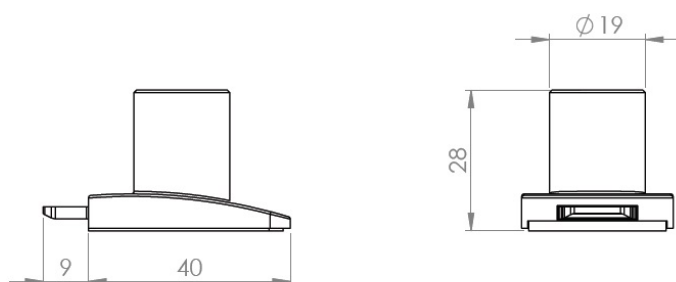

PRODUCT SHEET

Description:

Glass Door Lock "Square-U-See",F/Single Doors, CPL, W/SISO Oval Metal Key, 400 KD

Item number:

14.09.600-0

Units	Box	Carton	HS Code	Barcode
Pcs.	12	240	8301300000	 5704866463966

SISO A/S